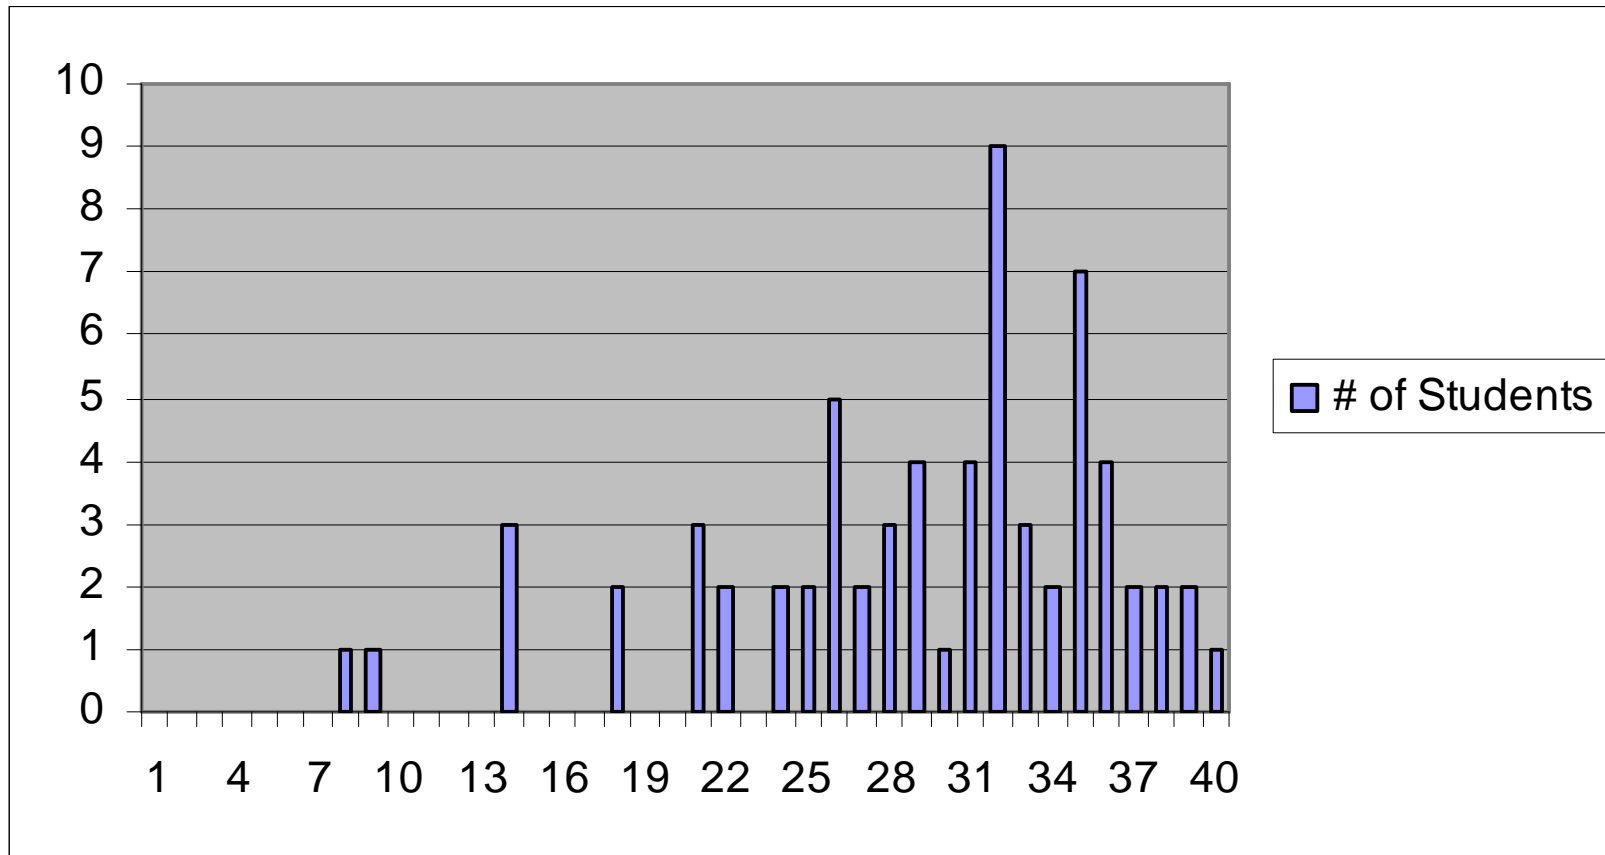

# Class Histogram (5/3/2007)

---

# Letter Grade intervals (5/3/07)

---

> 34	A
28-34	B
22 - 28	C
16-22	D
< 16	F